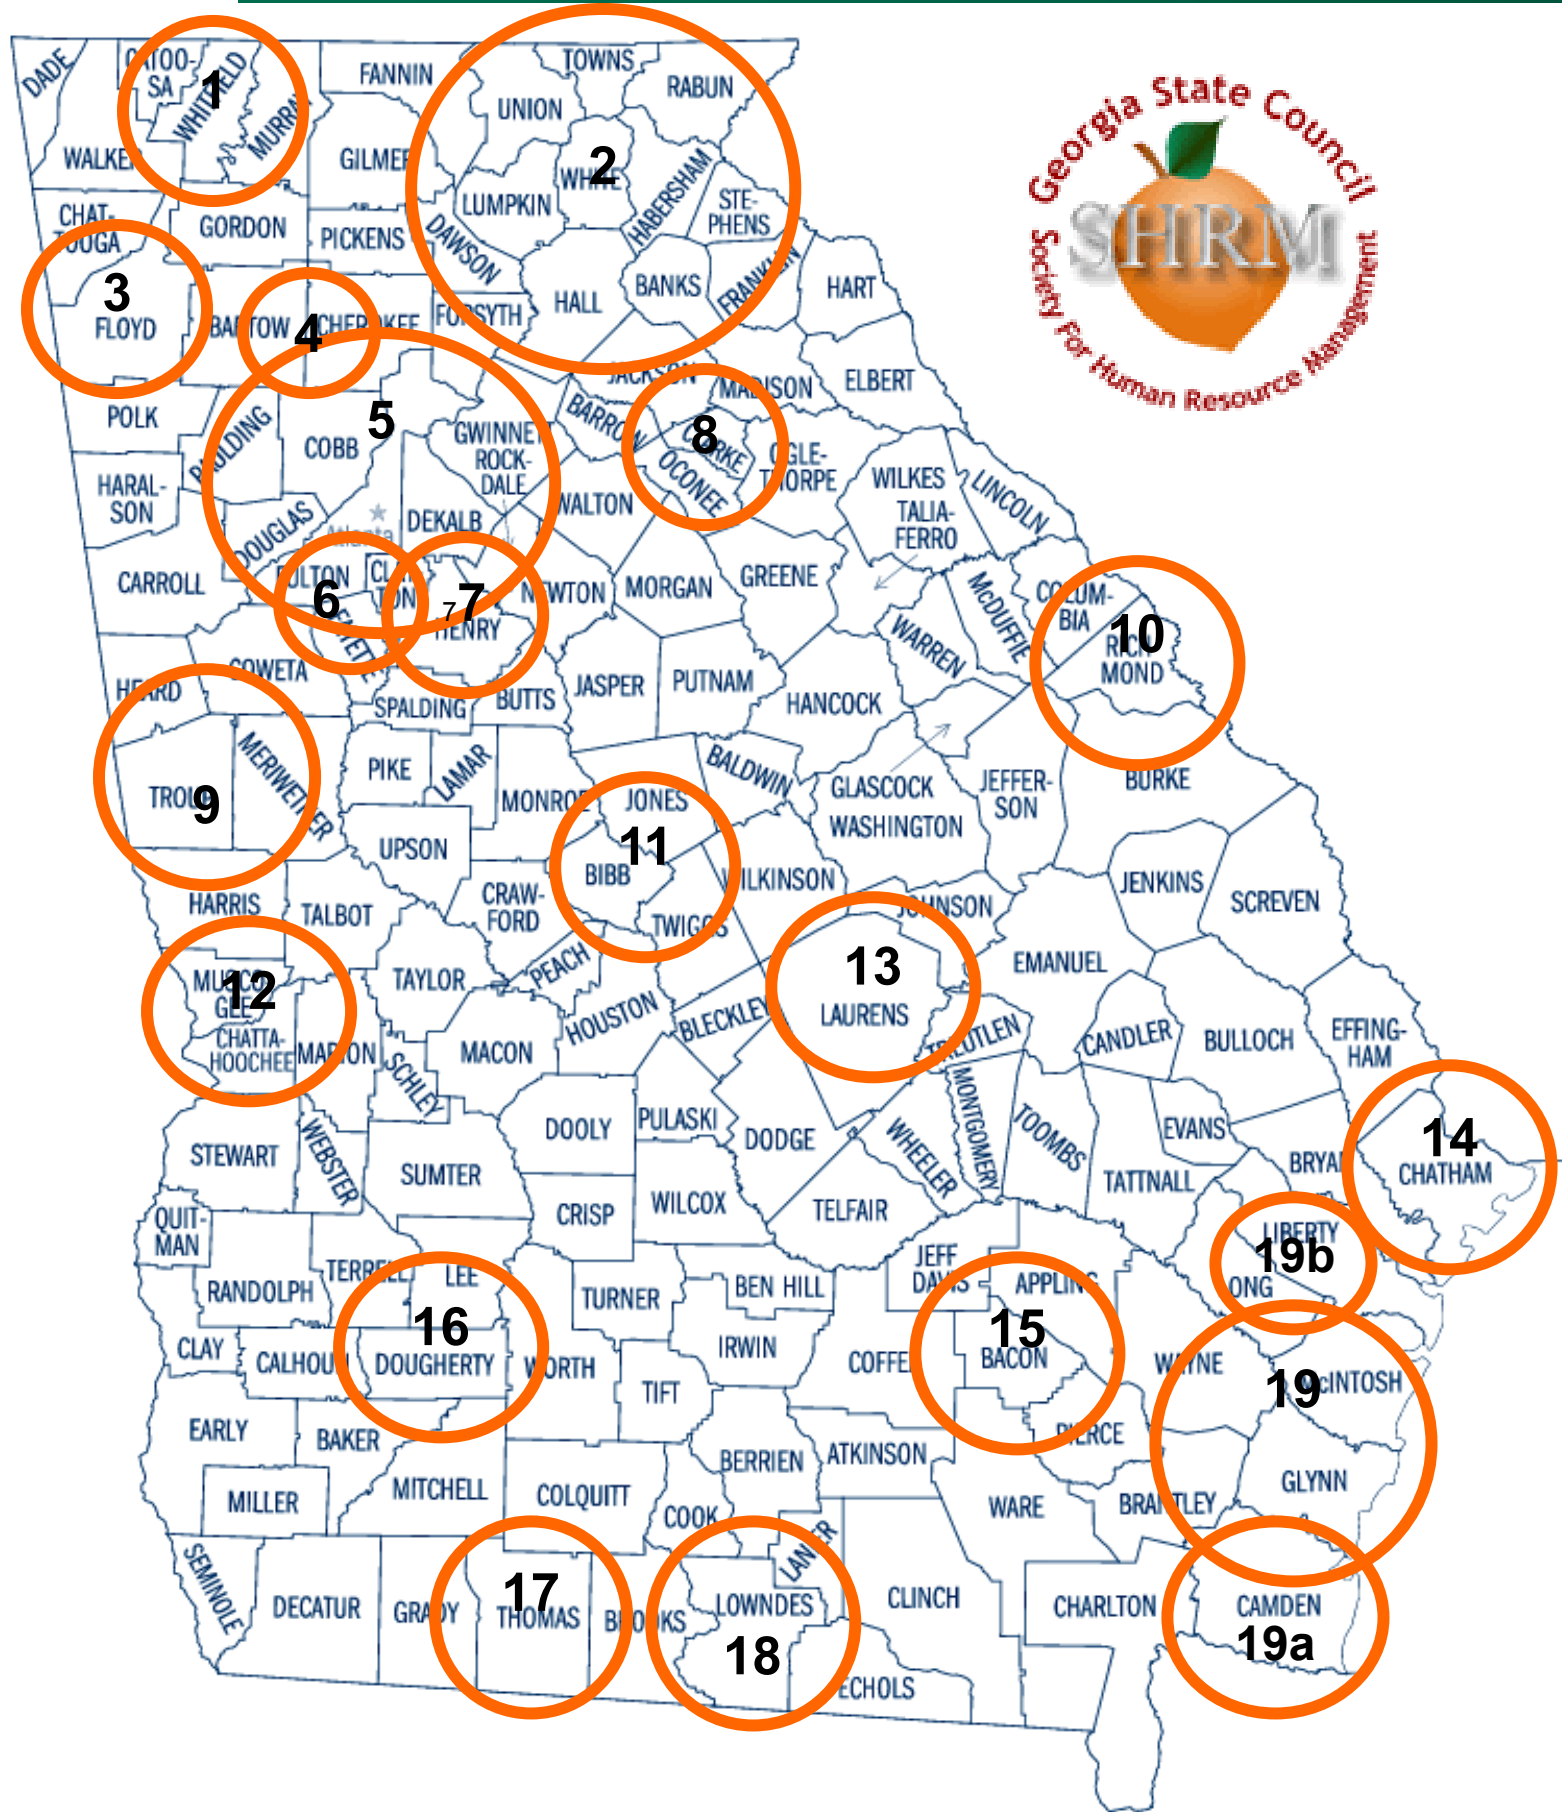

## Build your Network Join a Local Chapter of SHRM

- |  |  |
|--|--|
| <ol style="list-style-type: none"> <li>1. Northwest Georgia SHRM</li> <li>2. Foothills of Georgia</li> <li>3. Greater Rome Chapter</li> <li>4. Allatoona SHRM</li> <li>5. SHRM Atlanta</li> <li>6. Southern Crescent SHRM</li> <li>7. Greater Henry SHRM</li> <li>8. Athens Area SHRM</li> <li>9. West Georgia SHRM</li> <li>10. SHRM Augusta Area Chapter CSRA SHRM</li> <li>11. Middle Georgia SHRM</li> </ol> | <ol style="list-style-type: none"> <li>12. SHRM-Columbus Area</li> <li>13. Laurens HR Association</li> <li>14. Savannah Area SHRM</li> <li>15. Magnolia Midlands-SHRM</li> <li>16. Southwest GA SHRM/Albany</li> <li>17. Thomasville Area SHRM</li> <li>18. Greater Valdosta Area SHRM</li> <li>19. Golden Isles SHRM</li> <li>19. a. Coastal SHRM in Hinesville</li> <li>19. b. St. Mary's SHRM in Kingsland</li> </ol> |
|--|--|